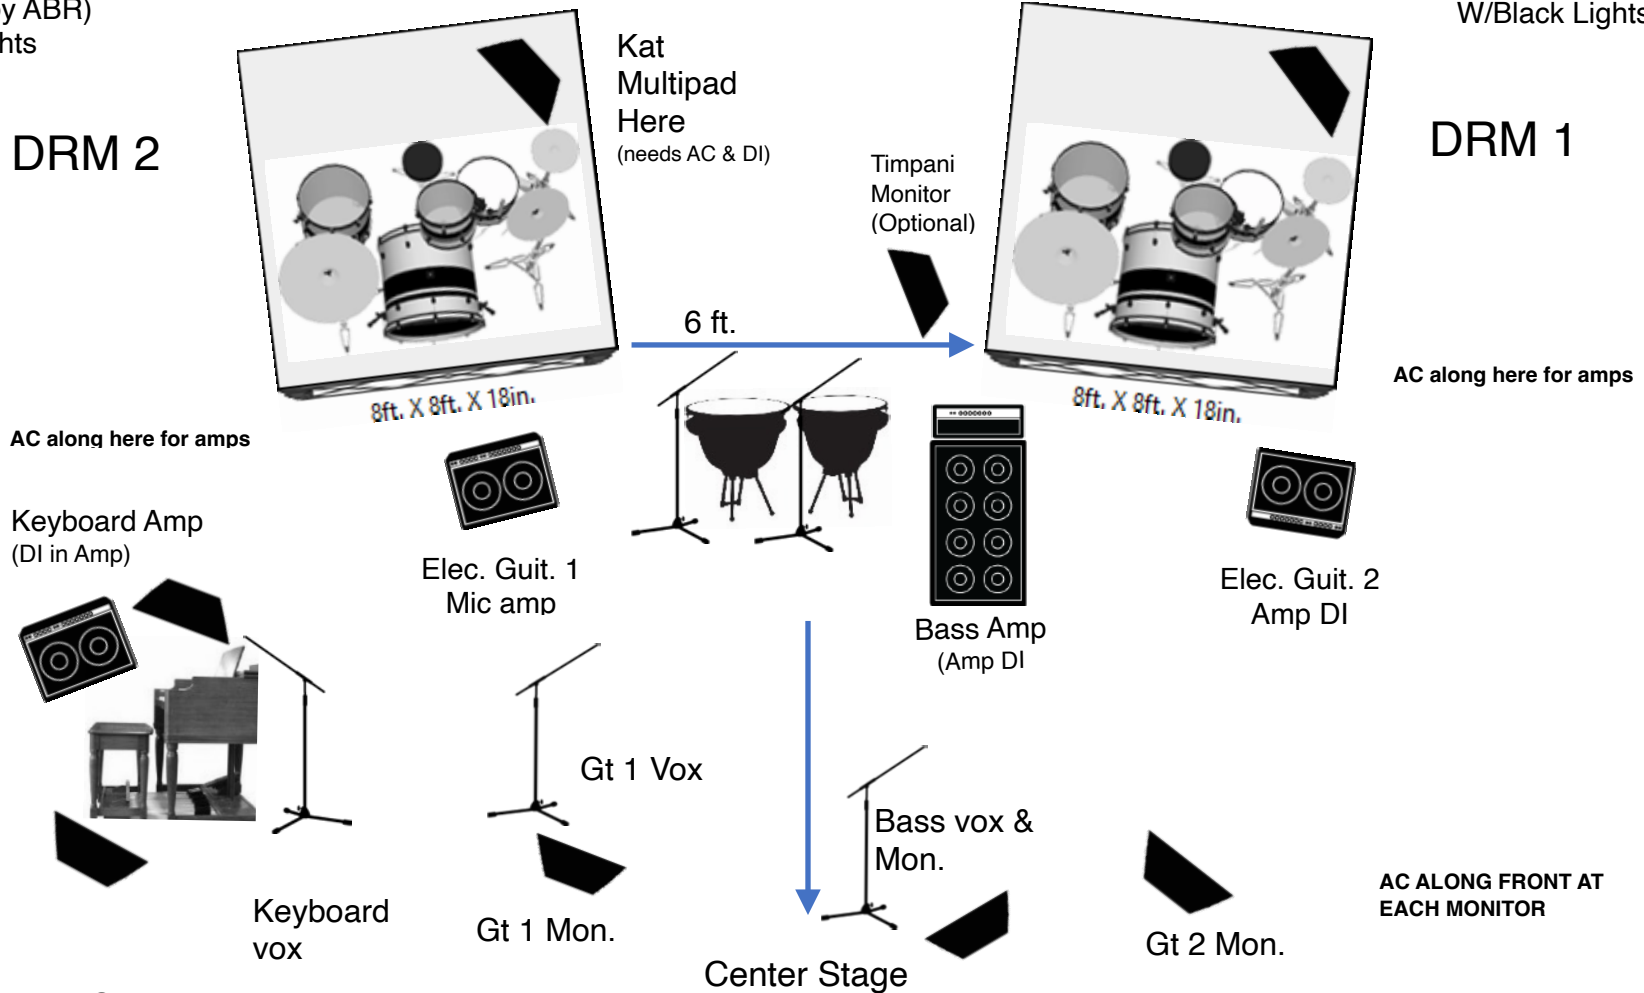

A Brother's Revival Stage Plot -6/4/24

Optional 7 X 6
Backdrop (by ABR)
W/Black Lights

Optional 7 X 6
Backdrop (by ABR)
W/Black Lights

DRM 2

DRM 1

INPUT LIST

- 1) Drum 1 Kick
- 2) Drum 1 Snare
- 3) Drum 1 HiHat
- 4) Drum 1 Tom 1
- 5) Drum 1 Floor tom
- 6) Drum 1 Overhead L
- 7) Drum 1 Overhead R
- 8) KAT Multi Pad (DI)

- 9) Drum 2 Kick
- 10) Drum 2 Snare
- 11) Drum 2 HiHat
- 12) Drum 2 Tom 1
- 13) Drum 2 Tom 2
- 13) Drum 2 Floor tom
- 14) Drum 2 Overhead L
- 15) Drum 2 Overhead R

- 16 Bass DI
- 18 Guitar 1 (Mic amp)
- 19 Guitar 2 (Amp DI)
- 20) Keyboard (Amp DI)
- 21) Fiddle (ABR DI)
- 22) VOX Keys
- 23) VOX Guitar 1
- 24) VOX Bass