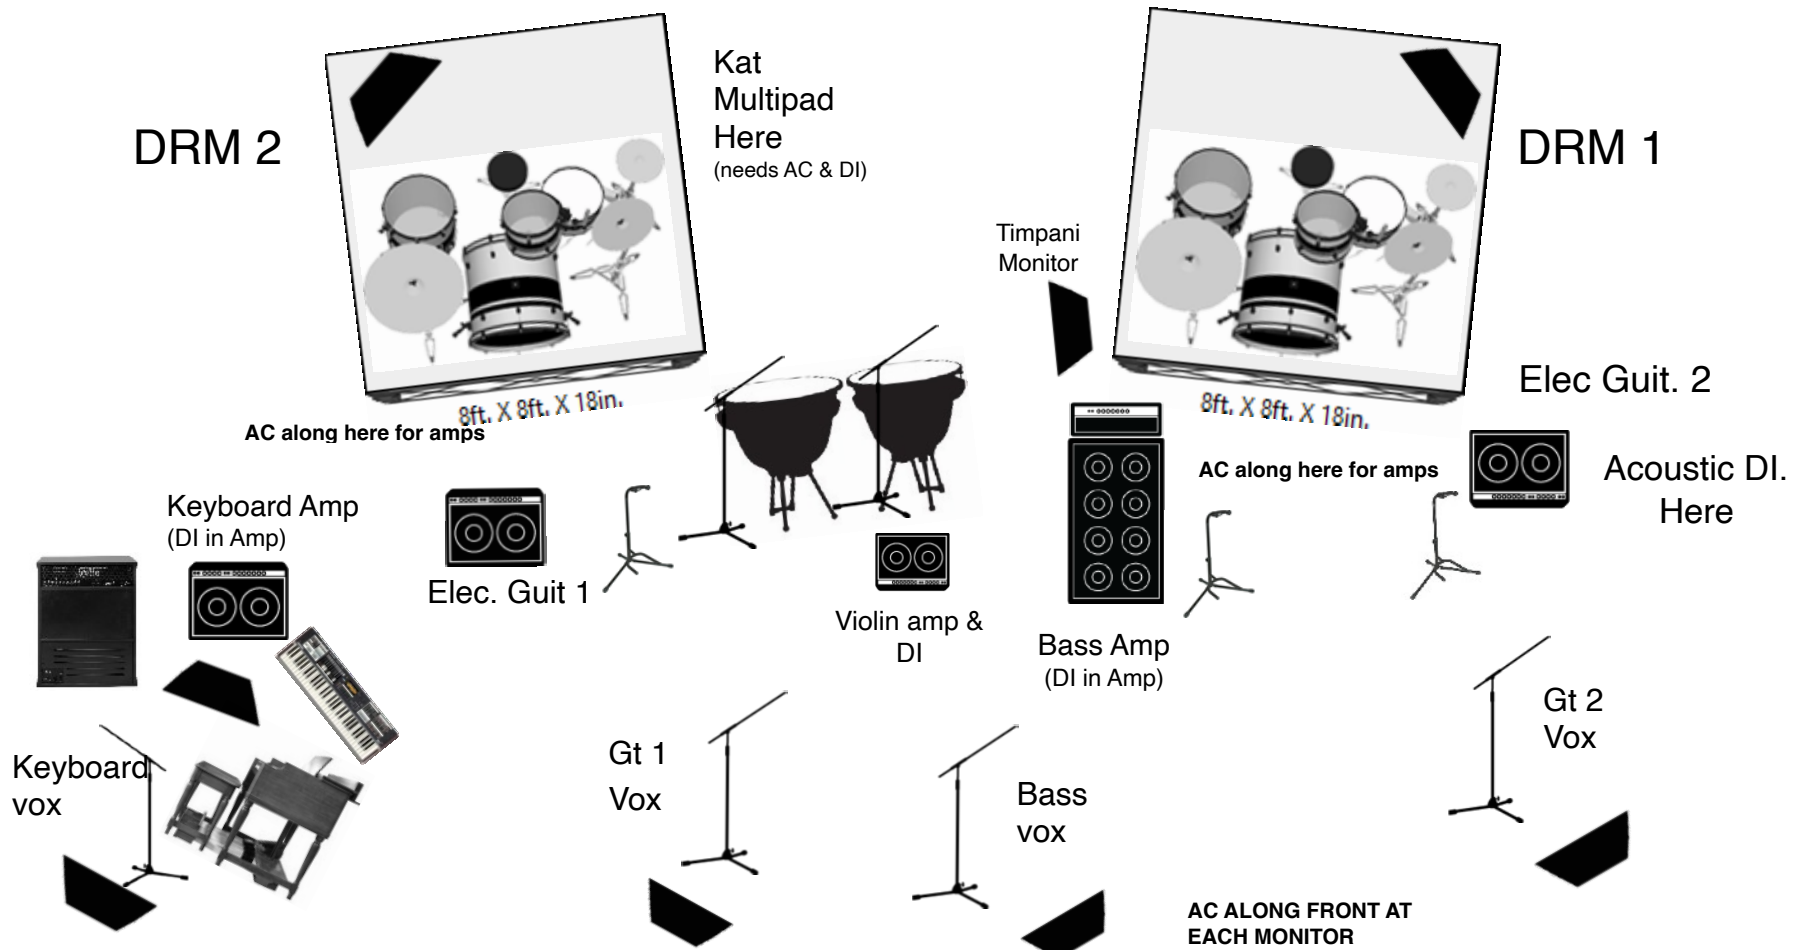

A Brother's Revival Stage Plot - 10/13/2022

INPUT LIST

- 1) Drum 1 Kick
- 2) Drum 1 Snare
- 3) Drum 1 HiHat
- 4) Drum 1 Tom 1
- 5) Drum 1 Floor tom
- 6) Drum 1 Overhead L
- 7) Drum 1 Overhead R
- 8) Drum 2 Kick

- 9) Drum 2 Snare
- 10) Drum 2 HiHat
- 11) Drum 2 Tom 1
- 12) Drum 2 Floor tom
- 13) Drum 2 Overhead L
- 14) Drum 2 Overhead R
- 15) KAT Multi Pad (DI)
- 16) OPEN

- 17) Bass (DI from Amp)
- 18) Guitar 1
- 19) Guitar 2
- 20) Acoustic Guitar (DI)
- 21) Hammond Bottom
- 22) Hammond Top
- 23) Keyboard (DI from amp)
- 24) Fiddle (DI from band)

- 25) VOX keyboardist
- 26) VOX Guitar 1
- 27) VOX Bass
- 28) VOX Guitar 2
- 28) Timpani L
- 29) Timpani R