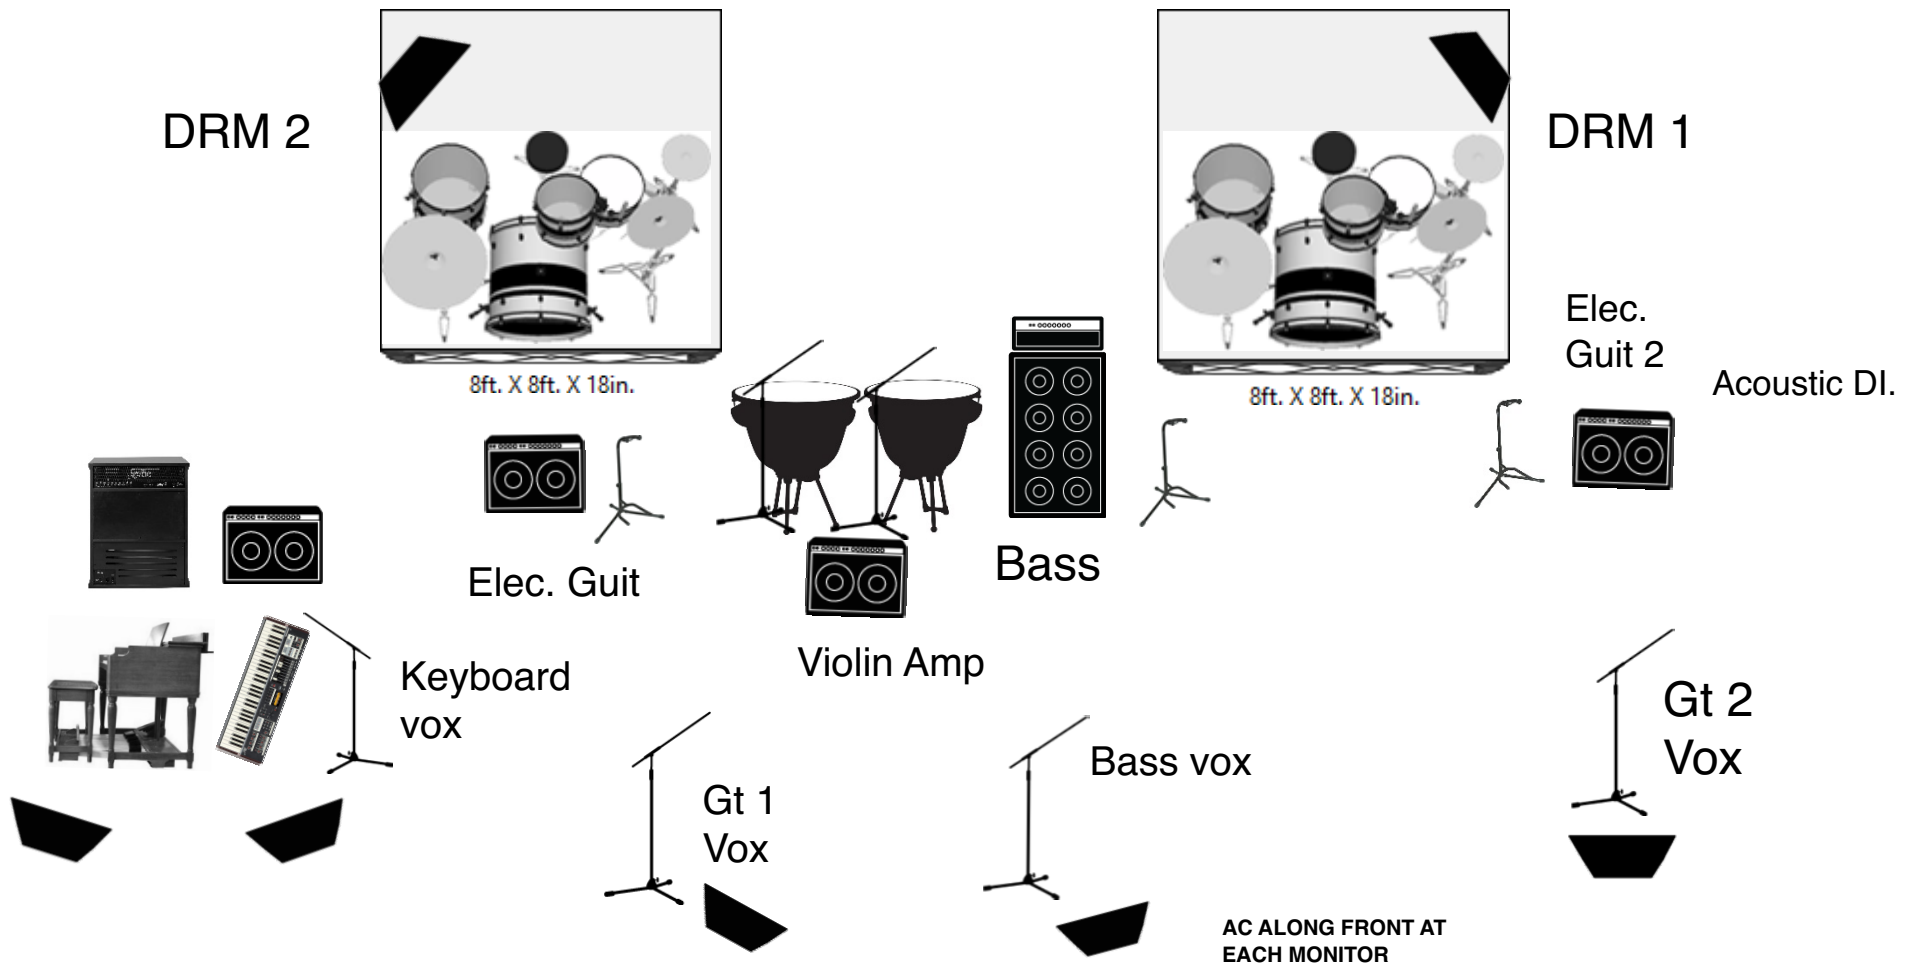

A Brother's Revival Stage Plot

INPUT LIST

- 1) Drum 1 Kick
- 2) Drum 1 Snare
- 3) Drum 1 HiHat
- 4) Drum 1 Tom 1
- 5) Drum 1 Floor tom
- 6) Drum 1 Overhead L
- 7) Drum 1 Overhead R
- 8) Drum 2 Kick

- 9) Drum 2 Snare
- 10) Drum 2 HiHat
- 11) Drum 2 Tom 1
- 12) Drum 2 Floor tom
- 13) Drum 2 Overhead L
- 14) Drum 2 Overhead R
- 15) KAT Multi Pad
- 16) OPEN

- 17) Bass (DI from Amp)
- 18) Guitar 1
- 19) Guitar 2
- 20) Acoustic Guitar (DI)
- 21) Hammond Bottom
- 22) Hammond Top
- 23) Keyboard (SK1)
- 24) Fiddle (DI from band)

- 25) VOX keyboardist
- 26) VOX Guitar 1
- 27) VOX Bass
- 28) VOX Guitar 2
- 28) Timpani L
- 29) Timpani R