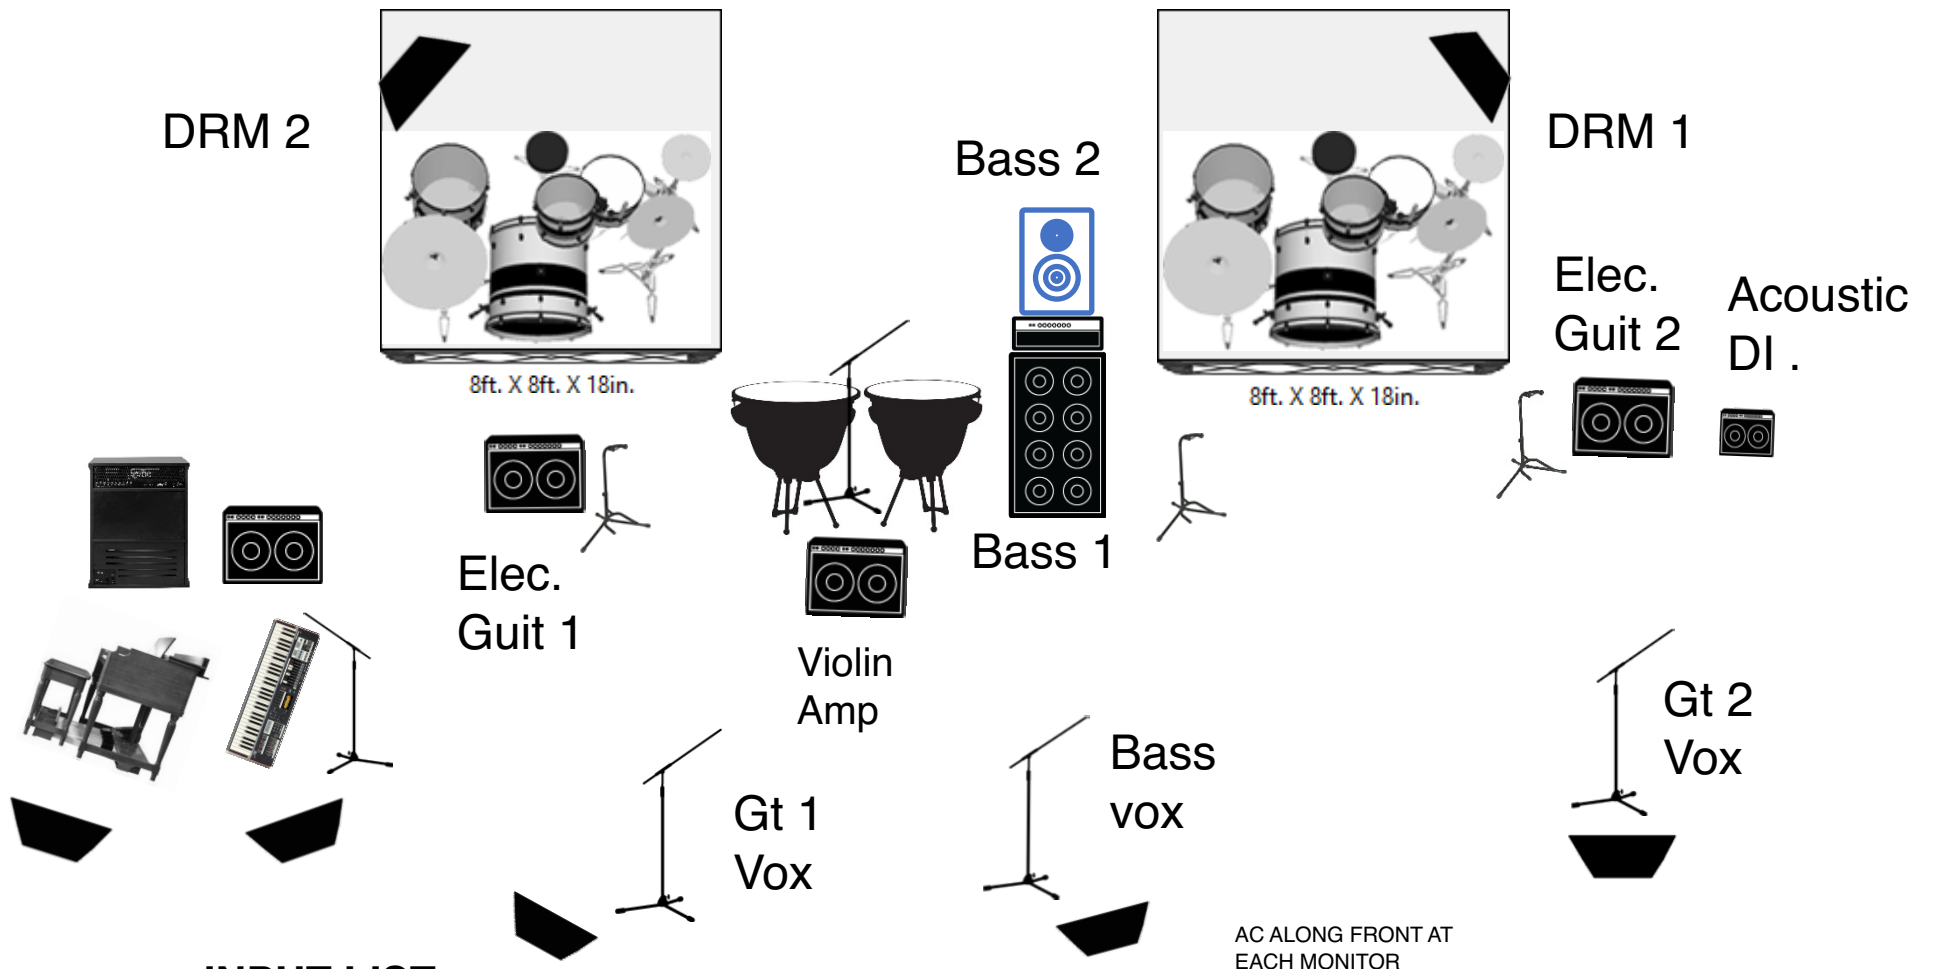

# A Brother's Revival Stage Plot

## INPUT LIST

1) Mike Kach vox	9) Mike Kach (Hammond btm)	17) Drum 1 Tom 1	25) Drum 2 Floor tom
2) Guitar 1 vox	10) Elec. Guitar 1	18) Drum 1 Floor tom	26) Drum 2 Overhead R
3) Bass vox	11) Elec. Guitar 2	19) Drum 1 Overhead L	27) Drum 2 Overhead L
4) Guitar 2 vox	12) OPEN	20) Drum 1 Overhead R	28) Timpani L
5) Bass 1 (DI From amp)	13) Matt S. Guitar 3 DI Acou.	21) Drum 2 Bass Drum	29) Timpani R
6) Bass 2 (DI FX Channel)	14) Drum 1 Bass Drum	22) Drum 2 Snare	30) Fiddle (DI FROM AMP)
7) Mike Kach Keys (SK1)	15) Drum 1 Snare	23) Drum 2 HiHat	
8) Mike Kach (Hammond top)	16) Drum 1 HiHat	24) Drum 2 Tom1	