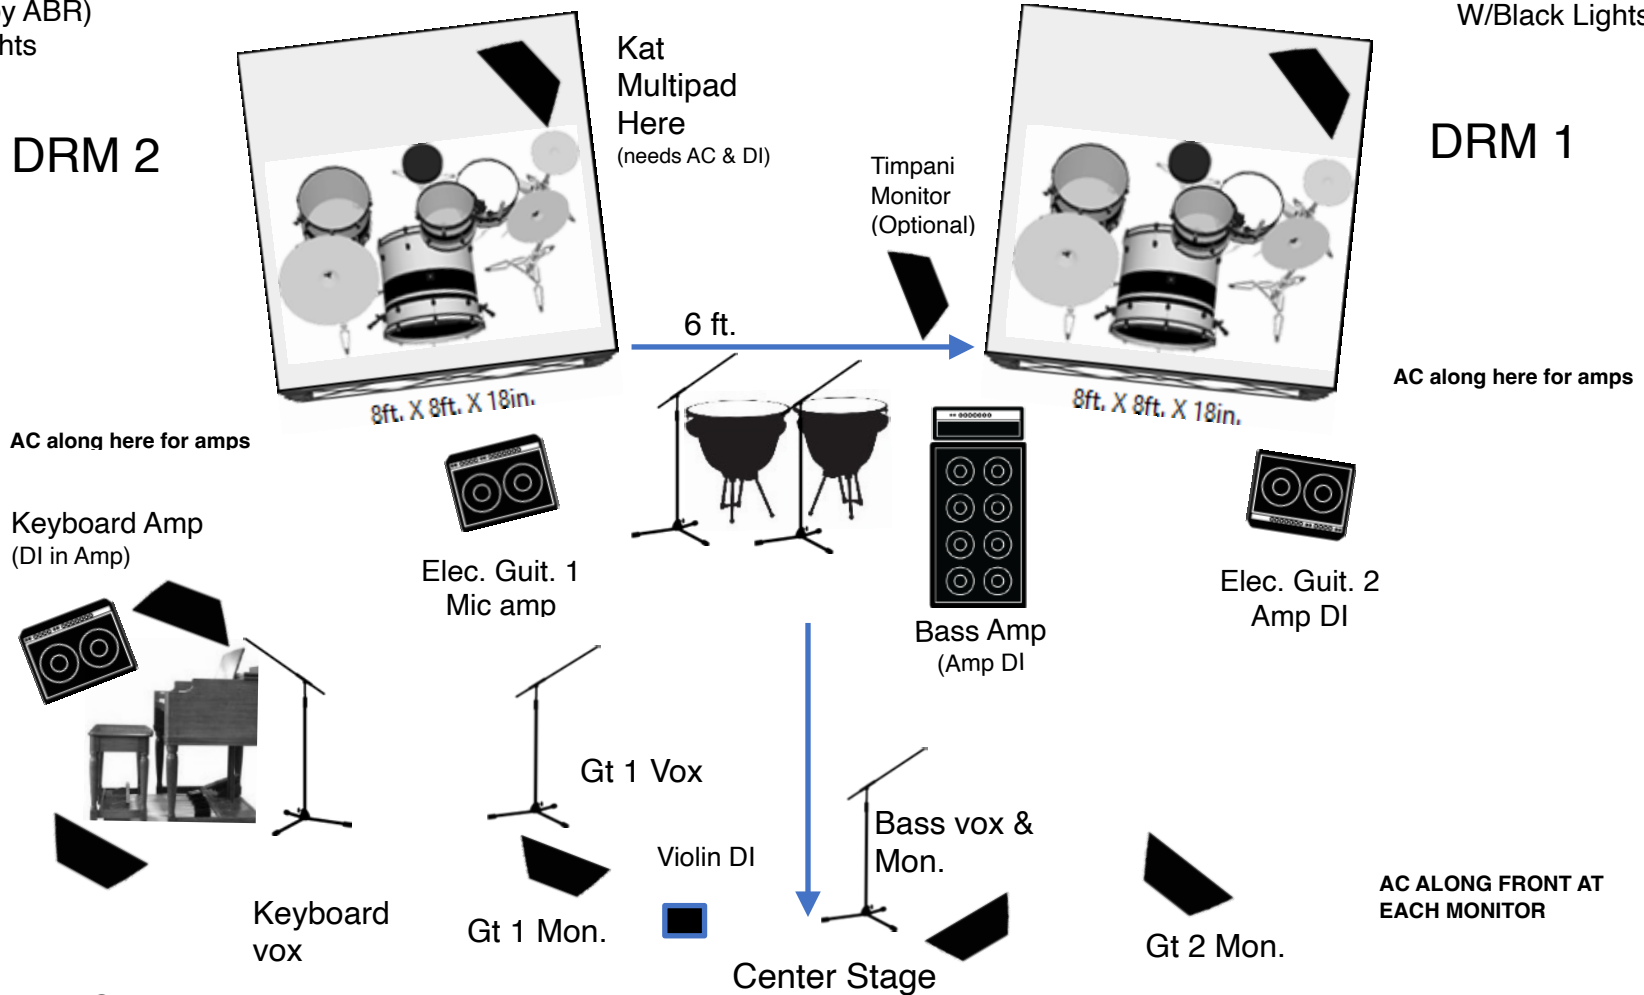

A Brother's Revival Stage Plot - 6/17/24

Optional 7 X 6
Backdrop (by ABR)
W/Black Lights

Optional 7 X 6
Backdrop (by ABR)
W/Black Lights

DRM 2

DRM 1

INPUT LIST

- 1) Drum 1 Kick
- 2) Drum 1 Snare
- 3) Drum 1 HiHat
- 4) Drum 1 Tom 1
- 5) Drum 1 Floor tom
- 6) Drum 1 Overhead L
- 7) Drum 1 Overhead R
- 8) KAT Multi Pad (DI)

- 9) Drum 2 Kick
- 10) Drum 2 Snare
- 11) Drum 2 HiHat
- 12) Drum 2 Tom 1
- 13) Drum 2 Tom 2
- 14) Drum 2 Floor tom
- 15) Drum 2 Overhead L
- 16) Drum 2 Overhead R

- 16 Bass DI
- 18 Guitar 1 (Mic amp)
- 19 Guitar 2 (Amp DI)
- 20 Keyboard (Amp DI)
- 21 Fiddle (DI)
- 22 VOX Keys
- 23 VOX Guitar 1
- 24 VOX Bass