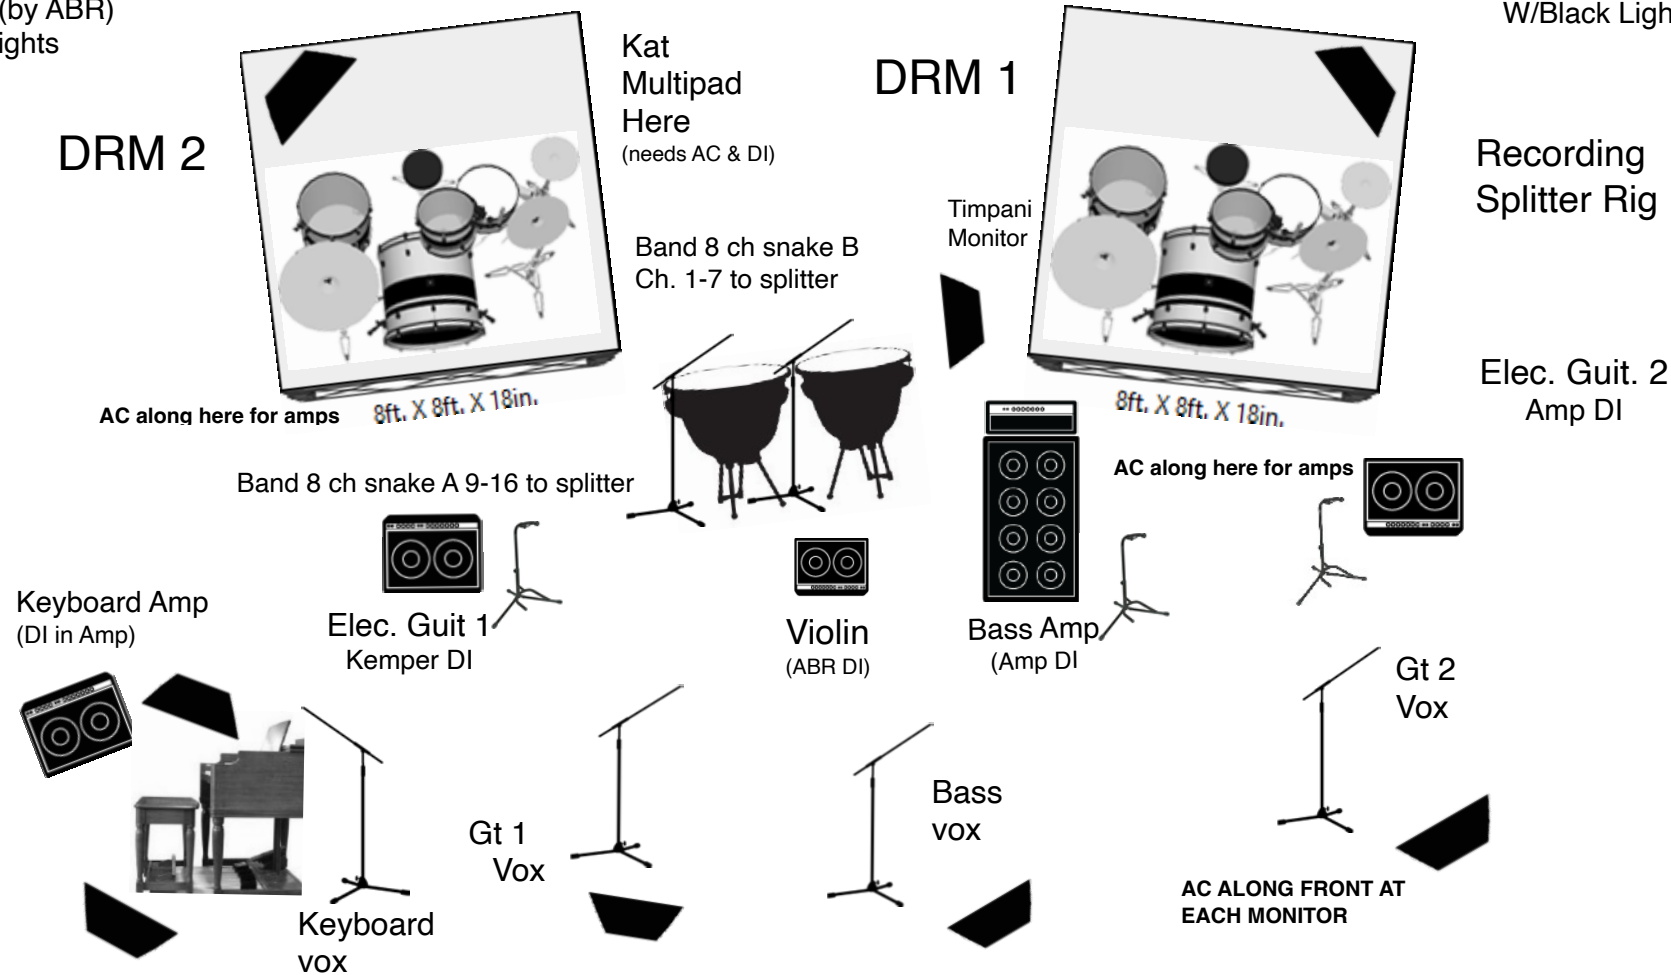

# A Brother's Revival Stage Plot -6/7/23

Optional 7 X 6  
Backdrop (by ABR)  
W/Black Lights

Optional 7 X 6  
Backdrop (by ABR)  
W/Black Lights

## INPUT LIST

- 1) Drum 1 Kick
- 2) Drum 1 Snare
- 3) Drum 1 HiHat
- 4) Drum 1 Tom 1
- 5) Drum 1 Floor tom
- 6) Drum 1 Overhead L
- 7) Drum 1 Overhead R
- 8) OPEN

- 9) Drum 2 Kick
- 10) Drum 2 Snare
- 11) Drum 2 HiHat
- 12) Drum 2 Tom 1
- 13) Drum 2 Floor tom
- 14) Drum 2 Overhead L
- 15) Drum 2 Overhead R
- 16) KAT Multi Pad (DI)

- 17) Bass (Amp DI)
- 18) Guitar 1 (Kemper DI)
- 19) Guitar 2 (Amp DI)
- 20) Keyboard (Amp DI)
- 21) Fiddle (ABR DI)
- 22) VOX Keys
- 23) VOX Guitar 1
- 24) Vox Bass

- 25) VOX Guitar 2
- 26) Timpani L
- 27) Timpani R
- 28) Audience Mic